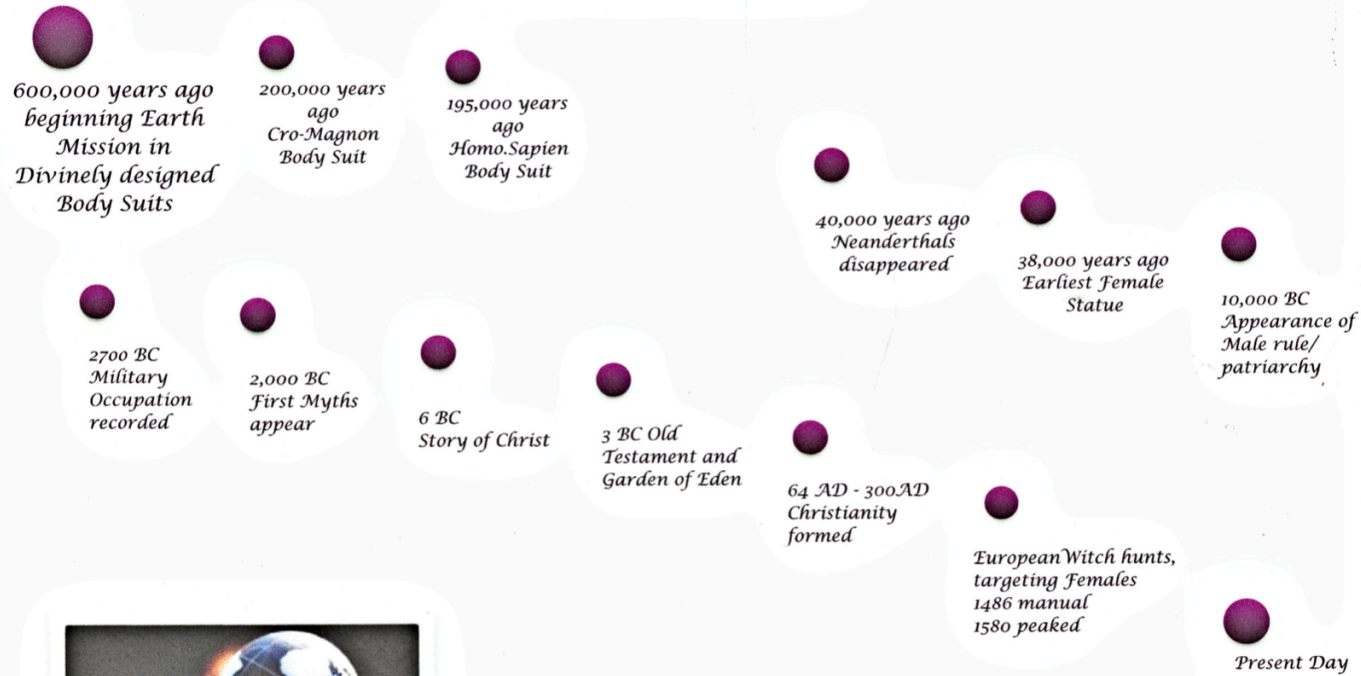

## A Picture of Our Actual Journey from HOME

# Historical Earth Timeline from Disappearance of Neanderthals

## Key

- |                          |   |
|--------------------------|---|
| G. 40,000 years ago      | Neanderthals disappeared                            |
| 38,000 years ago         | Earliest dated 'goddess' statue                     |
| H. 6,000 years ago       | Appearance of male rule/patriarchy                  |
| I. 4,000 years ago       | First indication of myths                           |
| K. 2500 years ago        | Earliest indications of gods - Garden of Eden Story |
| 1977 years ago           | Written account of Christ                           |
| M. 2024 years ago        | Writings that formed the Old Testament              |
| N. 1950 - 1700 years ago | Christianity formed                                 |
| Present day              |   |

## Timeline of Earth Experiences

*Earth Mission is about bringing our collective Energy Field into Sovereignty, with alignment to Original Divine Agenda. We have volunteered for this mission in order that our Home energy of Good once again be the exclusive field in which we live, breathe and experience.*