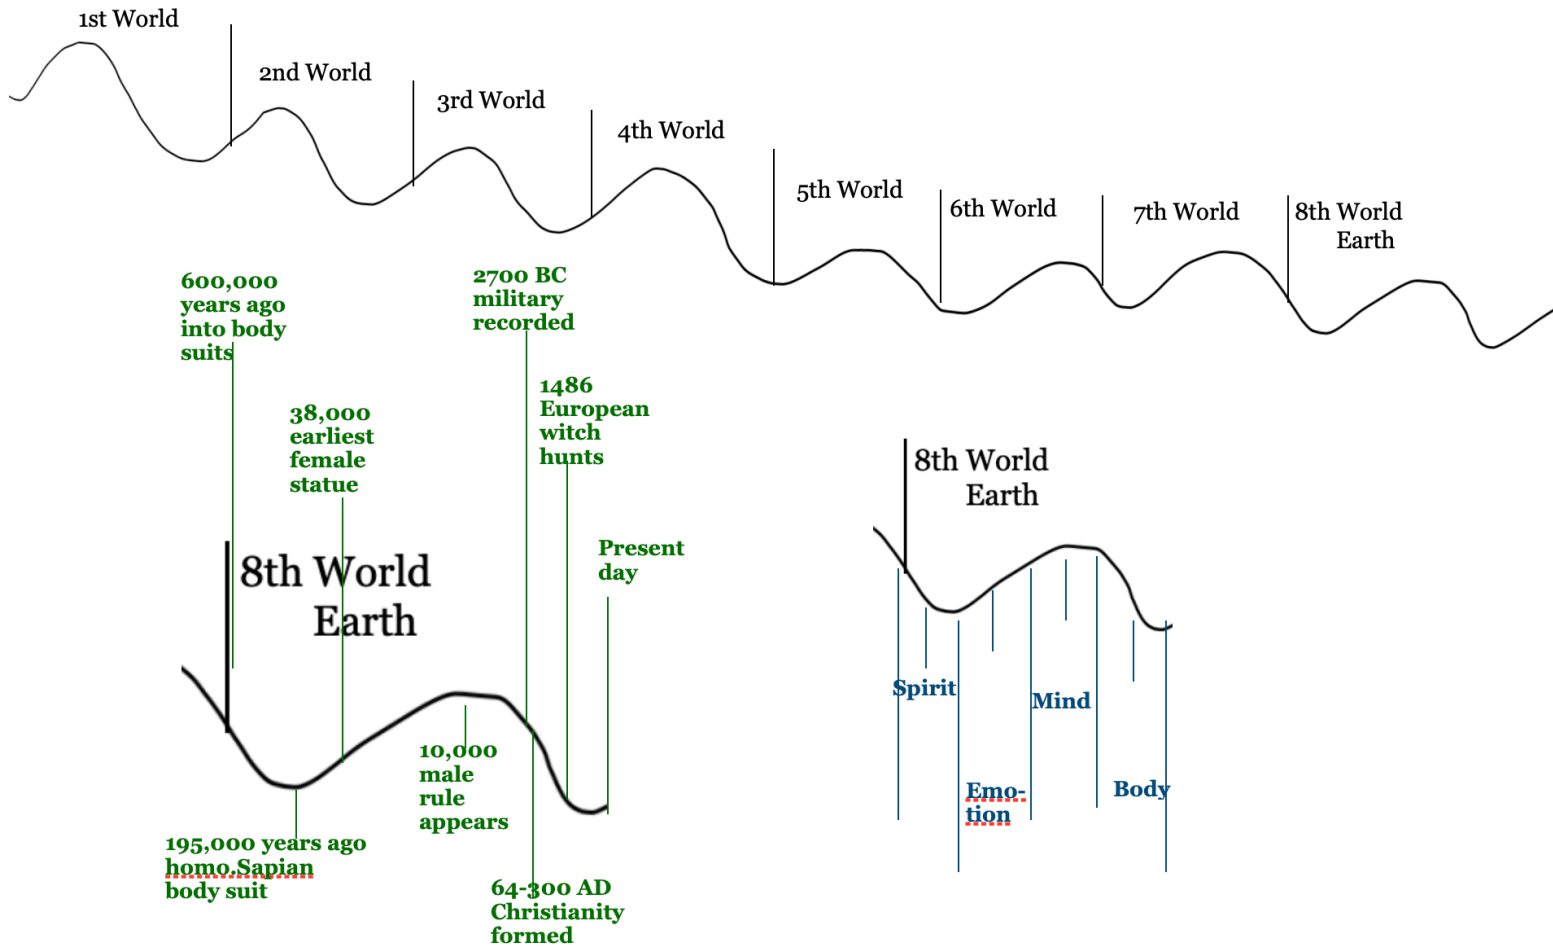

## A Picture of Our Actual Journey from HOME

# Historical Earth Timeline from Disappearance of Neanderthals

## Key

- |                          |   |
|--------------------------|---|
| G. 40,000 years ago      | Neanderthals disappeared                            |
| 38,000 years ago         | Earliest dated 'goddess' statue                     |
| H. 6,000 years ago       | Appearance of male rule/patriarchy                  |
| I. 4,000 years ago       | First indication of myths                           |
| K. 2500 years ago        | Earliest indications of gods - Garden of Eden Story |
| 1977 years ago           | Written account of Christ                           |
| M. 2024 years ago        | Writings that formed the Old Testament              |
| N. 1950 - 1700 years ago | Christianity formed                                 |
| Present day              |   |

## Timeline of Earth Experiences

*Earth Mission is about bringing our collective Energy Field into Sovereignty, with alignment to Original Divine Agenda. We have volunteered for this mission in order that our Home energy of Good once again be the exclusive field in which we live, breathe and experience.*