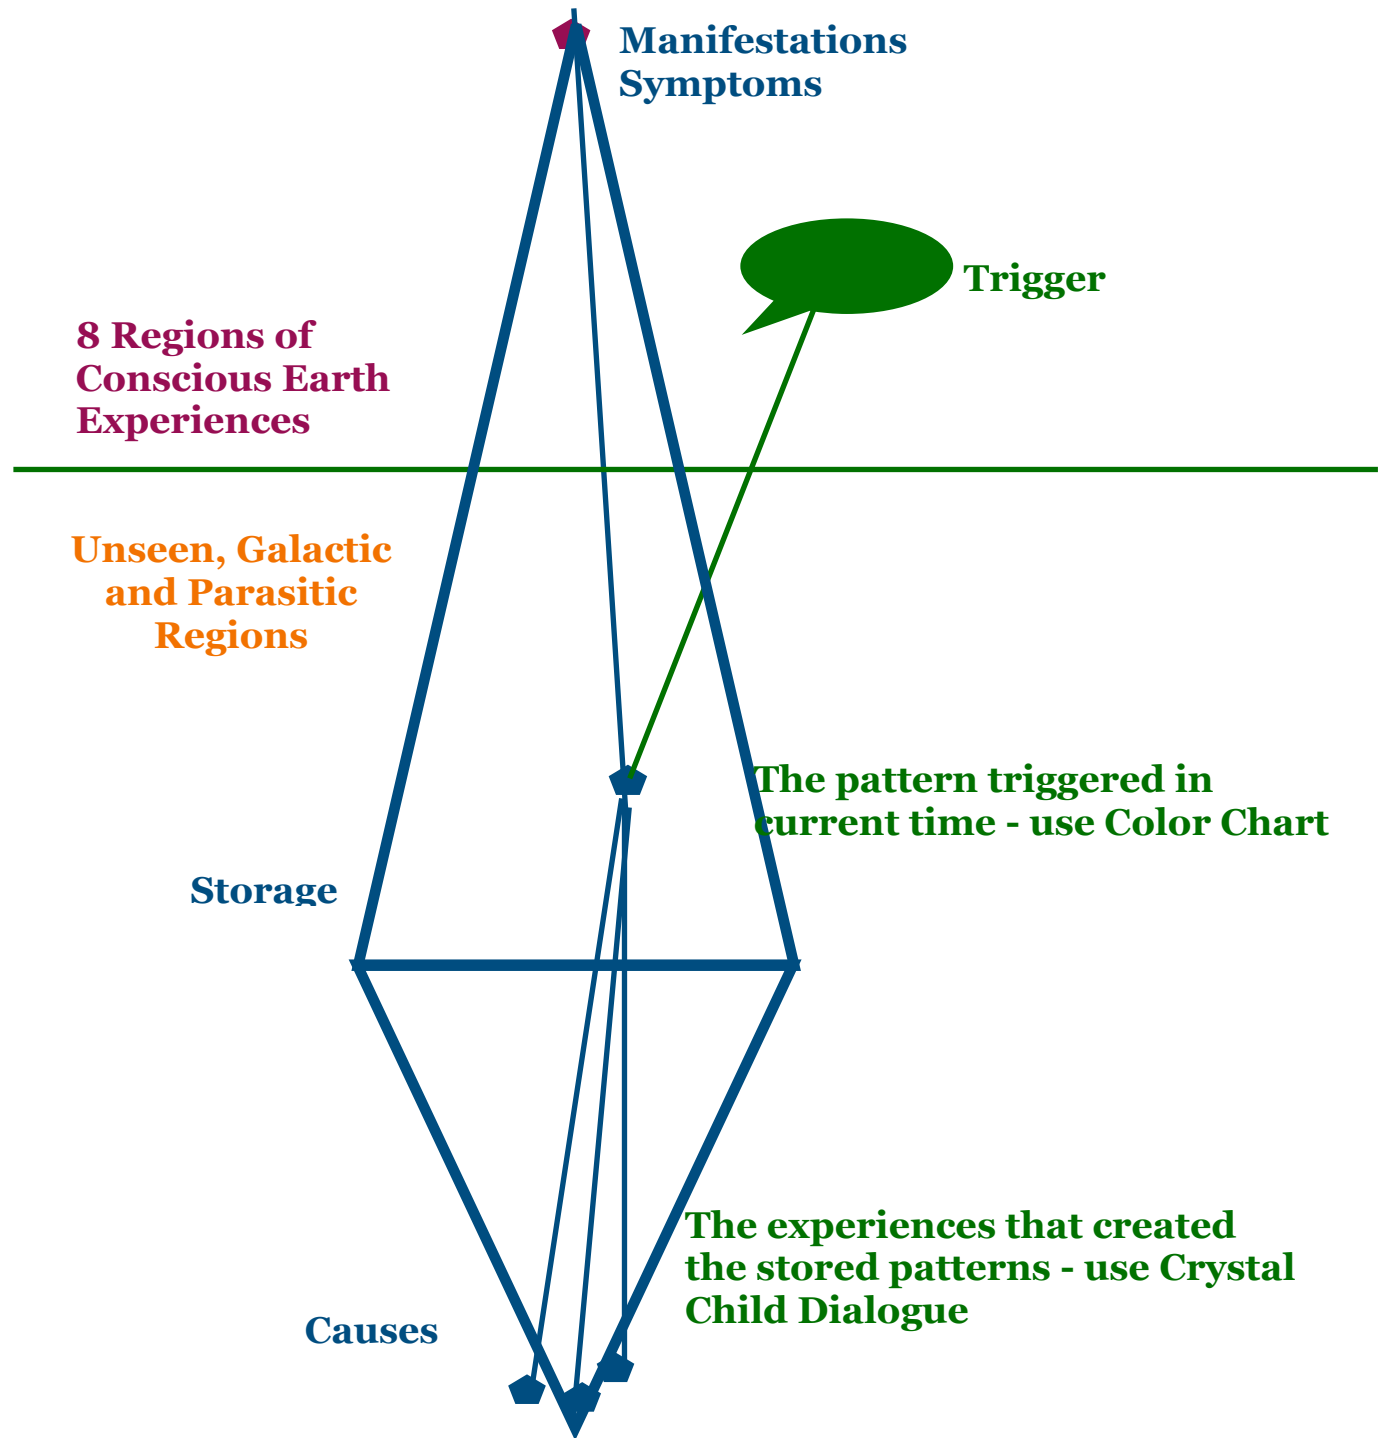

TAG Galactic System of Transformation and Healing

Diagrams
For TAG Sessions

Various Source/Homes of All Good

Placement of Stones and Vibrational Objects

Evolutionary Chakras
not in order of unfoldment

1. Causal
2. Crown
3. Third Eye
4. Throat
5. Thymus
6. Heart
7. Hara
8. Solar Plexus
9. Sexual/Creative
10. Base
11. Knees
12. Feet
13. Earth
14. Base of Spine
15. Medula Oblongata

Color designations:

red

- clear balance
- muddy fear/chaos

orange

- clear intuition, inner knowing
- muddy control or manipulation or powerlessness

yellow

- clear clarity/correct leadership
- muddy physical pain/illness

violet

- clear integrity, commitment
- muddy deceit

white

- clockwise joy
- counter clockwise stress/co-dependent

static

- shut down, not available, death

Questions to Identify Pattern that was Triggered

The client: male or female?

You could ask, What did my client believe from this interaction?

Place the entire 'package', i.e. symptom, storage, trigger, causes' is in the hands of your healing team with TAG and Transform and DEEP Six