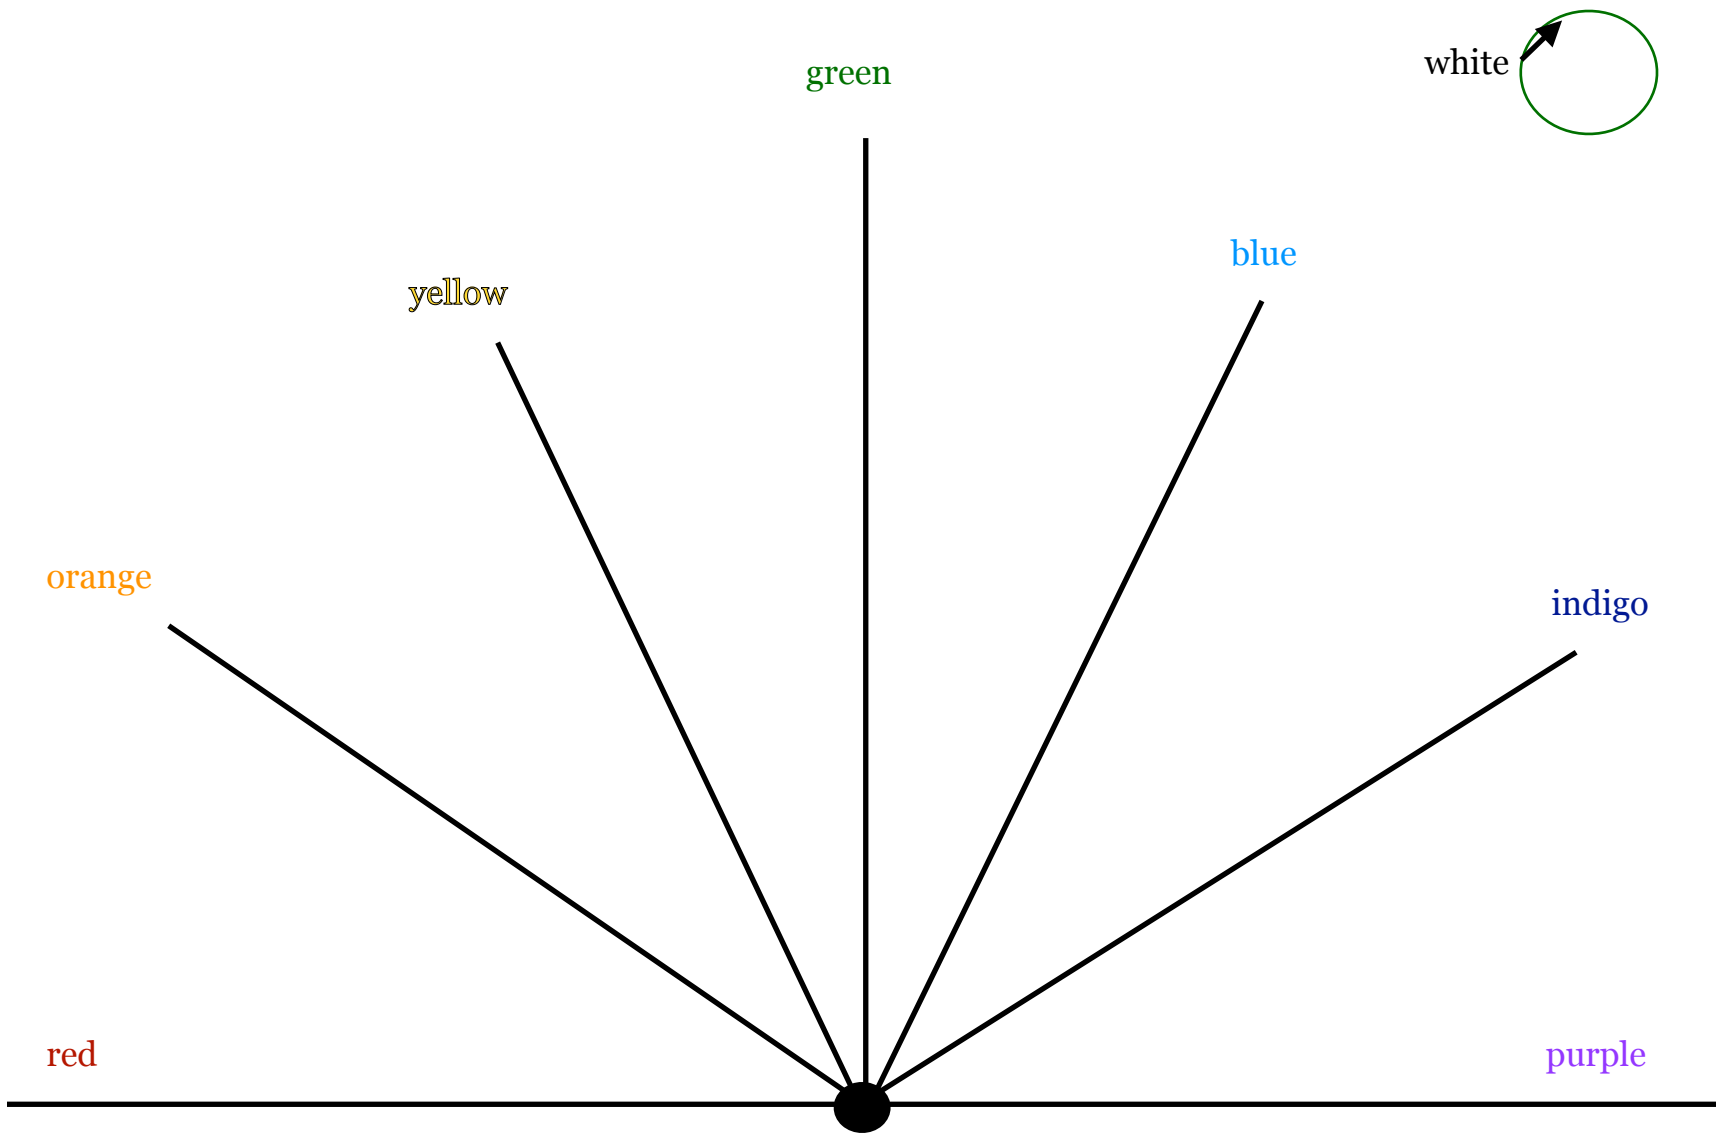

TAG Galactic System of Transformation and Healing

Diagrams
For TAG Sessions

Various Source/Homes of All Good

Placement of Stones and Vibrational Objects

Evolutionary Chakras
not in order of unfoldment

1. Causal
2. Crown
3. Third Eye
4. Throat
5. Thymus
6. Heart
7. Hara
8. Solar Plexus
9. Sexual/Creative
10. Base
11. Knees
12. Feet
13. Earth
14. Base of Spine
15. Medula Oblongata

Color designations:

red

- clear balance
- muddy fear/chaos

orange

- clear intuition, inner knowing
- muddy control or manipulation or powerlessness

yellow

- clear clarity/correct leadership
- muddy physical pain/illness

violet

- clear integrity, commitment
- muddy deceit

white

- clockwise joy
- counter clockwise stress/co-dependent

static

- shut down, not available, death

Questions to Identify Pattern that was Triggered

The client: male or female?