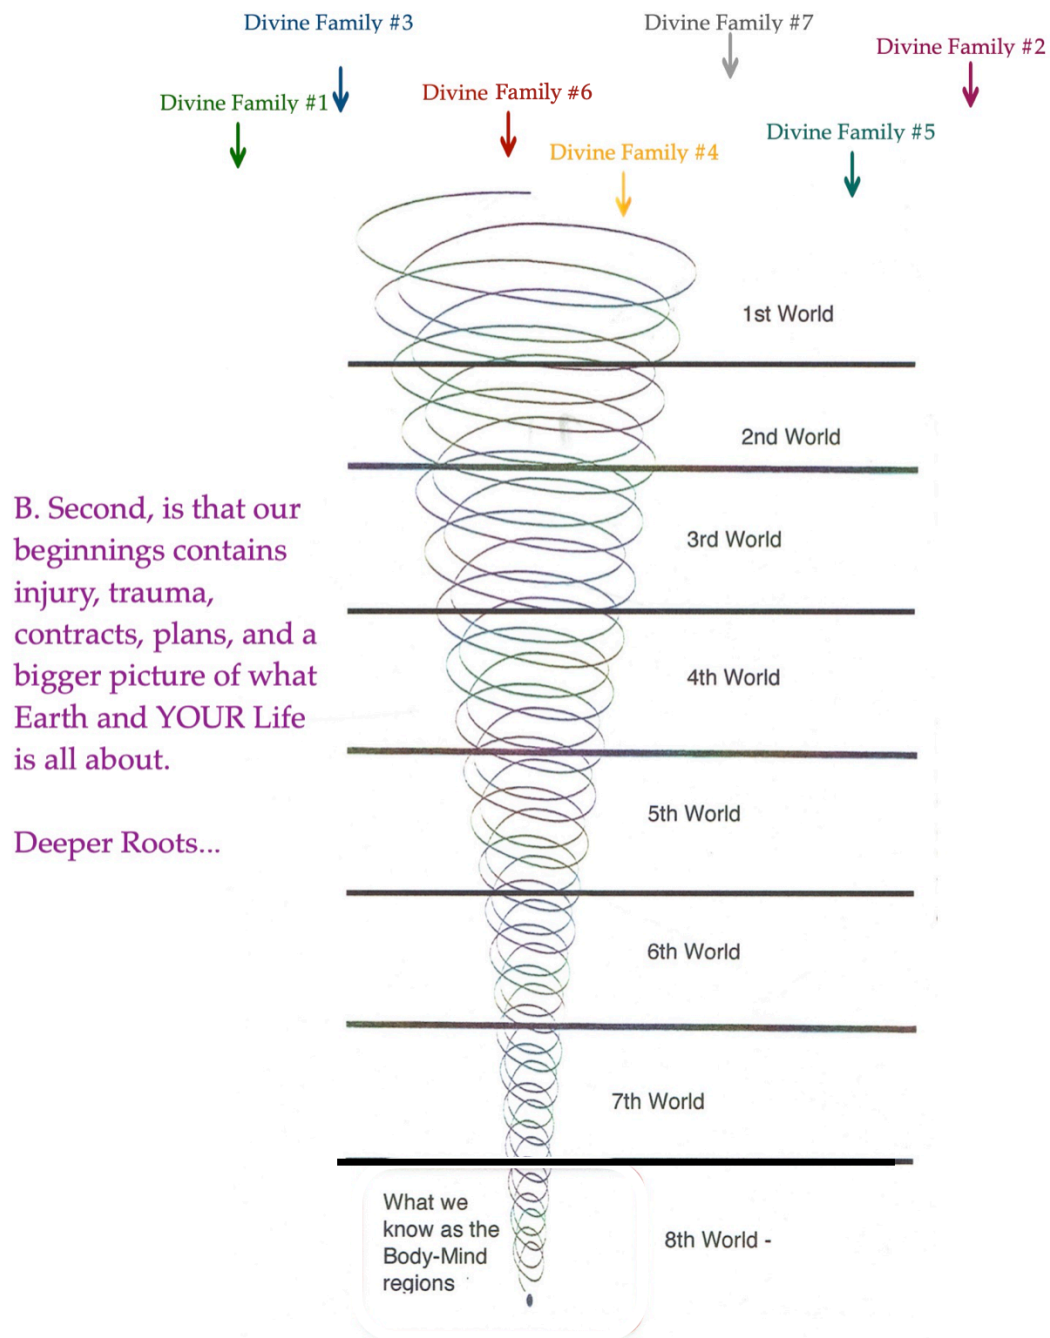

TAG Galactic System of Transformation and Healing

Diagrams
For TAG Sessions

Various Source/Homes of All Good

Placement of Stones and Vibrational Objects

Evolutionary Chakras
not in order of unfoldment

1. Causal
2. Crown
3. Third Eye
4. Throat
5. Thymus
6. Heart
7. Hara
8. Solar Plexus
9. Sexual/Creative
10. Base
11. Knees
12. Feet
13. Earth
14. Base of Spine
15. Medula Oblongata

Color designations:

red

- clear balance
- muddy fear/chaos

orange

- clear intuition, inner knowing
- muddy control or manipulation or powerlessness

yellow

- clear clarity/correct leadership
- muddy physical pain/illness