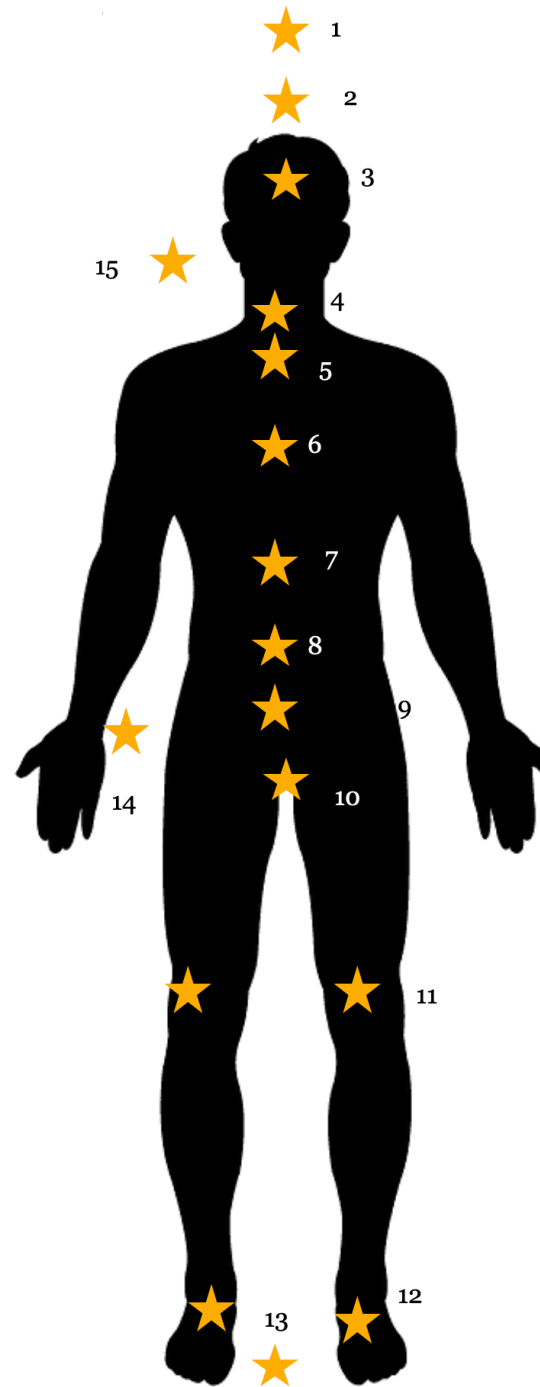

TAG Galactic System of Transformation and Healing

Diagrams
For TAG Sessions

Various Source/Homes of All Good

Placement of Stones and Vibrational Objects

Evolutionary Chakras
not in order of unfoldment

1. Causal
2. Crown
3. Third Eye
4. Throat
5. Thymus
6. Heart
7. Hara
8. Solar Plexus
9. Sexual/Creative
10. Base
11. Knees
12. Feet
13. Earth
14. Base of Spine
15. Medula Oblongata

Color designations:

red

- clear balance
- muddy fear/chaos

orange

- clear intuition, inner knowing
- muddy control or manipulation or powerlessness

yellow

- clear clarity/correct leadership
- muddy physical pain/illness

green

- clear unconditional in holding all Good
- muddy not lovable, not enough, alone

blue

- clear peace, emotional balance
- muddy emotional pain/imbalance

indigo

- clear clear connection to Divine harmonics
- muddy discounts spiritual existence

violet

- clear integrity, commitment
- muddy deceit

white

- clockwise joy
- counter clockwise stress/co-dependent

static

- shut down, not available, death

Questions to Identify Pattern that was Triggered

The client: male or female?